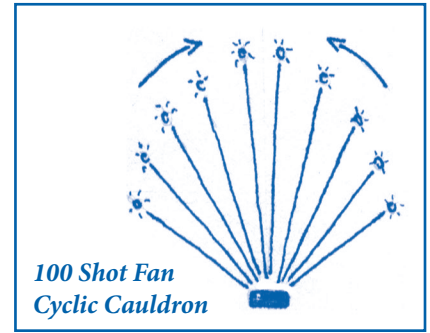

SPIELBAUER FIREWORKS CO.

Isn't the best fireworks company because it's the oldest – It is the oldest because it is the best!

48 SHOT YELLOW FLAMES ON WATER (WATER CAKE) (45 SEC.)	$121.25
48 SHOT GREEN FLAMES ON WATER (WATER CAKE) (45 SEC.)	121.25
48 SHOT ASSORTED COLOR FLAMES ON WATER (WATER CAKE) (45 SEC.)	121.25
48 SHOT CRACKLING TAIL ON WATER (WATER CAKE) (15 SEC.)	121.25
48 SHOT FRESH MINES AND SILVER CRACKLING STARS ON WATER (WATER CAKE) (15 SEC.)	121.25
48 SHOT CROSSETTE ON WATER (WATER CAKE) (15 SEC.)	121.25
210 SHOT FAN RED & BLUE TO SILVER CROSSETTE BOX (13 SEC.)	160.00
210 SHOT "X" RED & GREEN SCENERY BOX	160.00
300 SHOT FAN RED, WHITE, BLUE MINES & PEONY BOX (40 SEC.)	185.00
300 SHOT ASSORTED STARS W/WHISTLING CRACKLING BOX (40 SEC.)	185.00
300 SHOT FAN SILVER GLITTERING CRACKLING CROSSETTE BOX (40 SEC.)	185.00
300 SHOT BIG WILLOW W/GREEN STROBE BOX (40 SEC.)	185.00
150 SHOT FAN FLIGHTED BROCADE CROWN CROSSETTE BOX (22 SEC.)	185.00
150 SHOT FAN THREE PACE FIVE TIME FLOWER CROWN CROSSETTE BOX (22 SEC.)	185.00
150 SHOT FAN THREE TIMES & FIVE TIMES NEW COLOR CROSSETTE BOX (22 SEC.)	185.00
80 SHOT FAN COLOR WILLOW & WHITE STROBE MINE BOX (30 SEC.)	190.00
80 SHOT "Z" BROCADE CROWN W/GOLDEN TAIL BOX	190.00
80 SHOT FAN SILVER LION TO COLOR CRACKLING CHRYSANTHEMUM BOX (30 SEC.)	190.00
80 SHOT FAN GOLD CHRYSANTHEMUM SILVER CRACKLING FLOWER TAIL BOX (4 SEC.)	190.00
80 SHOT VARIEGATED FALLING LEAVES BOX (30 SEC.)	190.00
80 SHOT "Z" COLOR WILLOW W/SILVER TAIL BOX (22 SEC.)	190.00
100 SHOT "Z" BROCADE CROWN MINES BOX (15 SEC.)	190.00
180 SHOT FAN TWO STAGE WHISTLE & ASSORTED CHRYSANTHEMUM BOX (40 SEC.)	190.00
300 SHOT CHRISTMAS TREE BOX (22 SEC.)	190.00

2.5 INCH 25 SHOT BROCADE CROWN BOX (30 SEC.)	190.00
100 SHOT FAN PATRIOTIC CYCLIC CAULDRON BOX (30 SEC.)	195.00
225 SHOT GOLDEN MINES & GREEN GLITTERING & PINK CROSSETTE BOX (40 SEC.)	195.00
250 SHOT FAN BROCADE CROWN BOX (45 SEC.)	195.00
250 SHOT FAN BROCADE CROWN TAIL & BROCADE CROWN CROSSETTE BOX (45 SEC.)	195.00
300 SHOT "X" PINK & LEMON BOX (22 SEC.)	195.00
2 INCH 50 SHOT MULTI COLOR PEONY FINALE W/SILVER TAIL BOX (40 SEC.)	195.00
150 SHOT HAPPY STARS BOX (45 SEC.)	240.00
280 SHOT FAN 3 TIMES WHISTLE BOX (16 SEC.)	240.00
2.5 INCH 36 SHOT ASSORTED RING BOX (40 SEC.)	240.00
2.5 INCH 36 SHOT RISING FISH & WHISTLE W/CRACKLING TRAIL BOX (40 SEC.)	240.00
2.5 INCH 36 SHOT CRACKLING COCONUT TREE BOX (40 SEC.)	240.00
2.5 INCH 36 SHOT ASSORTED DAHLIA W/SILVER BEES MINES BOX (65 SEC.)	240.00
3 INCH 25 SHOT PEANUT BROCADE CROWN BOX (70 SEC.)	420.00

CROWN PYRO